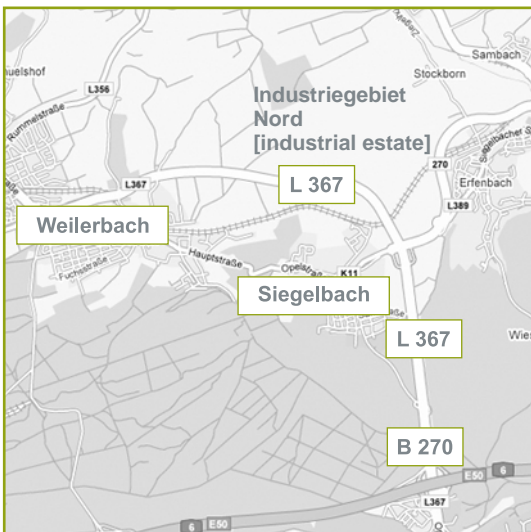

Motorway A6, exit 15, Kaiserslautern West

B 270 towards Siegelbach | Weilerbach, after about 4 km turn right towards “Industriegebiet Nord” [industrial estate].

After about 100 m turn right into “Marie-Curie-Straße”, blue building on the right side.